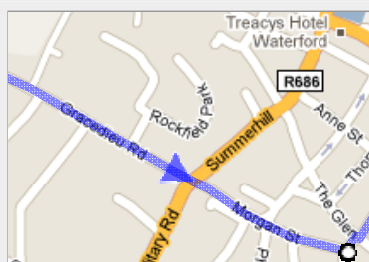

Directions to Thomas Hill Car Park

6.5 km – about 12 mins

Directions to Thomas Hill Car Park from N25 R710 Junction, Sign Posted

Waterford South and Tramore

1. Head **southeast** on **R710** toward **R710**

About 3 mins

go 1.9 km
total 4.6 km

4. Turn right onto **Knockhouse Rd**

About 1 min

go 450 m
total 5.0 km

5. Turn right onto **Gracedieu Rd**

About 2 mins

go 1.0 km
total 6.0 km

6. Continue onto **Morgan St**

About 2 mins

go 290 m
total 6.3 km

7. Turn left to stay on **Morgan St**

go 31 m
total 6.3 km

8. Turn right onto **R861**

go 7 m
total 6.3 km

9. Take the 1st left onto **Francis St**

go 140 m
total 6.5 km

10. Continue onto **Thomas Hill**

go 15 m
total 6.5 km

Thomas Hill Car Park

These directions are for planning purposes only. You may find that construction projects, traffic, weather, or other events may cause conditions to differ from the map results, and you should plan your route accordingly. You must obey all signs or notices regarding your route.