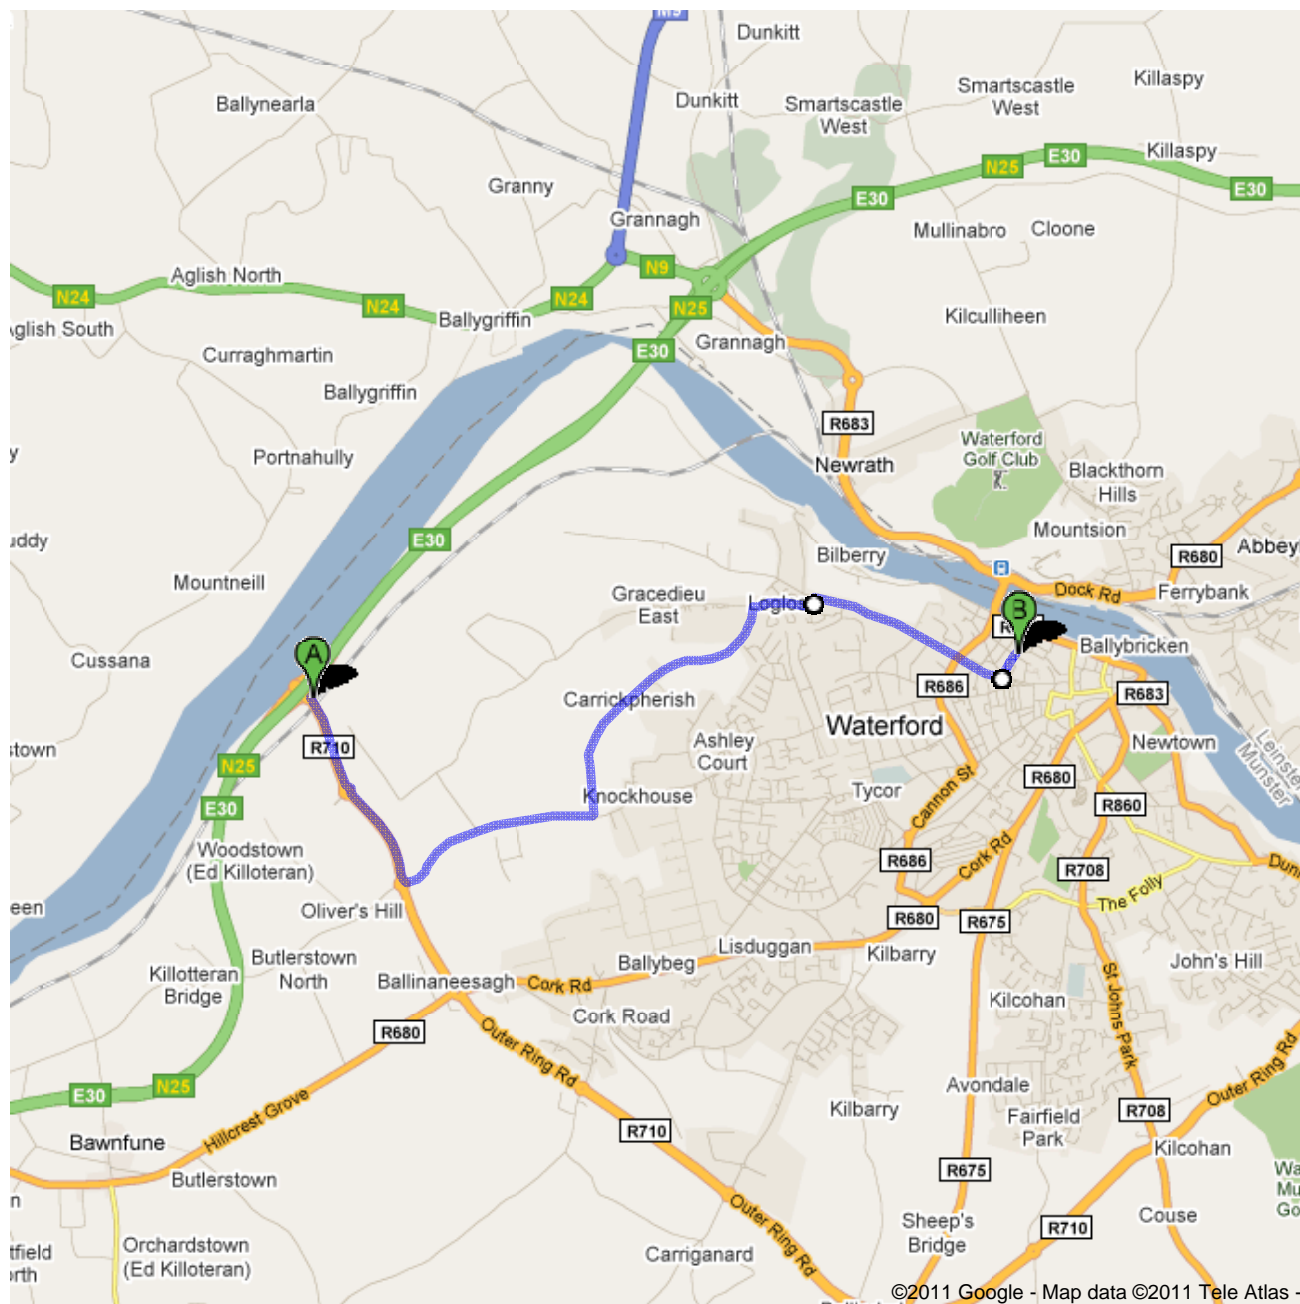

Directions to Thomas Hill Car Park

6.5 km – about 12 mins

Directions to Thomas Hill Car Park from N25 R710 Junction, Sign Posted

Waterford South and Tramore

1. Head **southeast** on **R710** toward **R710**

Go through 1 roundabout
About 1 min

go 1.3 km
total 1.3 km

2. At the roundabout, take the **1st** exit onto **Old Kilmeaden Rd**

About 2 mins

go 1.3 km
total 2.7 km

3. At **Carrickpherish Rd**, take the **1st** exit

About 3 mins

go 1.9 km
total 4.6 km

4. Turn right onto **Knockhouse Rd**

About 1 min

go 450 m
total 5.0 km

5. Turn right onto **Gracedieu Rd**

About 2 mins

go 1.0 km
total 6.0 km

go 140 m
total 6.5 km

10. Continue onto **Thomas Hill**

go 15 m
total 6.5 km

Thomas Hill Car Park

These directions are for planning purposes only. You may find that construction projects, traffic, weather, or other events may cause conditions to differ from the map results, and you should plan your route accordingly. You must obey all signs or notices regarding your route.