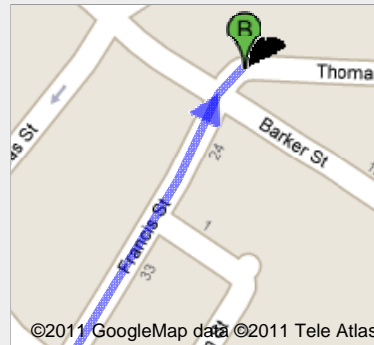

Directions to Thomas Hill Car Park

6.5 km – about 12 mins

Directions to Thomas Hill Car Park from N25 R710 Junction, Sign Posted

Waterford South and Tramore

1. Head **southeast** on **R710** toward **R710**

6. Continue onto **Morgan St**

About 2 mins

go 290 m
total 6.3 km

7. Turn left to stay on **Morgan St**

go 31 m
total 6.3 km

8. Turn right onto **R861**

go 7 m
total 6.3 km

9. Take the 1st left onto **Francis St**

go 140 m
total 6.5 km

10. Continue onto **Thomas Hill**

go 15 m
total 6.5 km

Thomas Hill Car Park

These directions are for planning purposes only. You may find that construction projects, traffic, weather, or other events may cause conditions to differ from the map results, and you should plan your route accordingly. You must obey all signs or notices regarding your route.